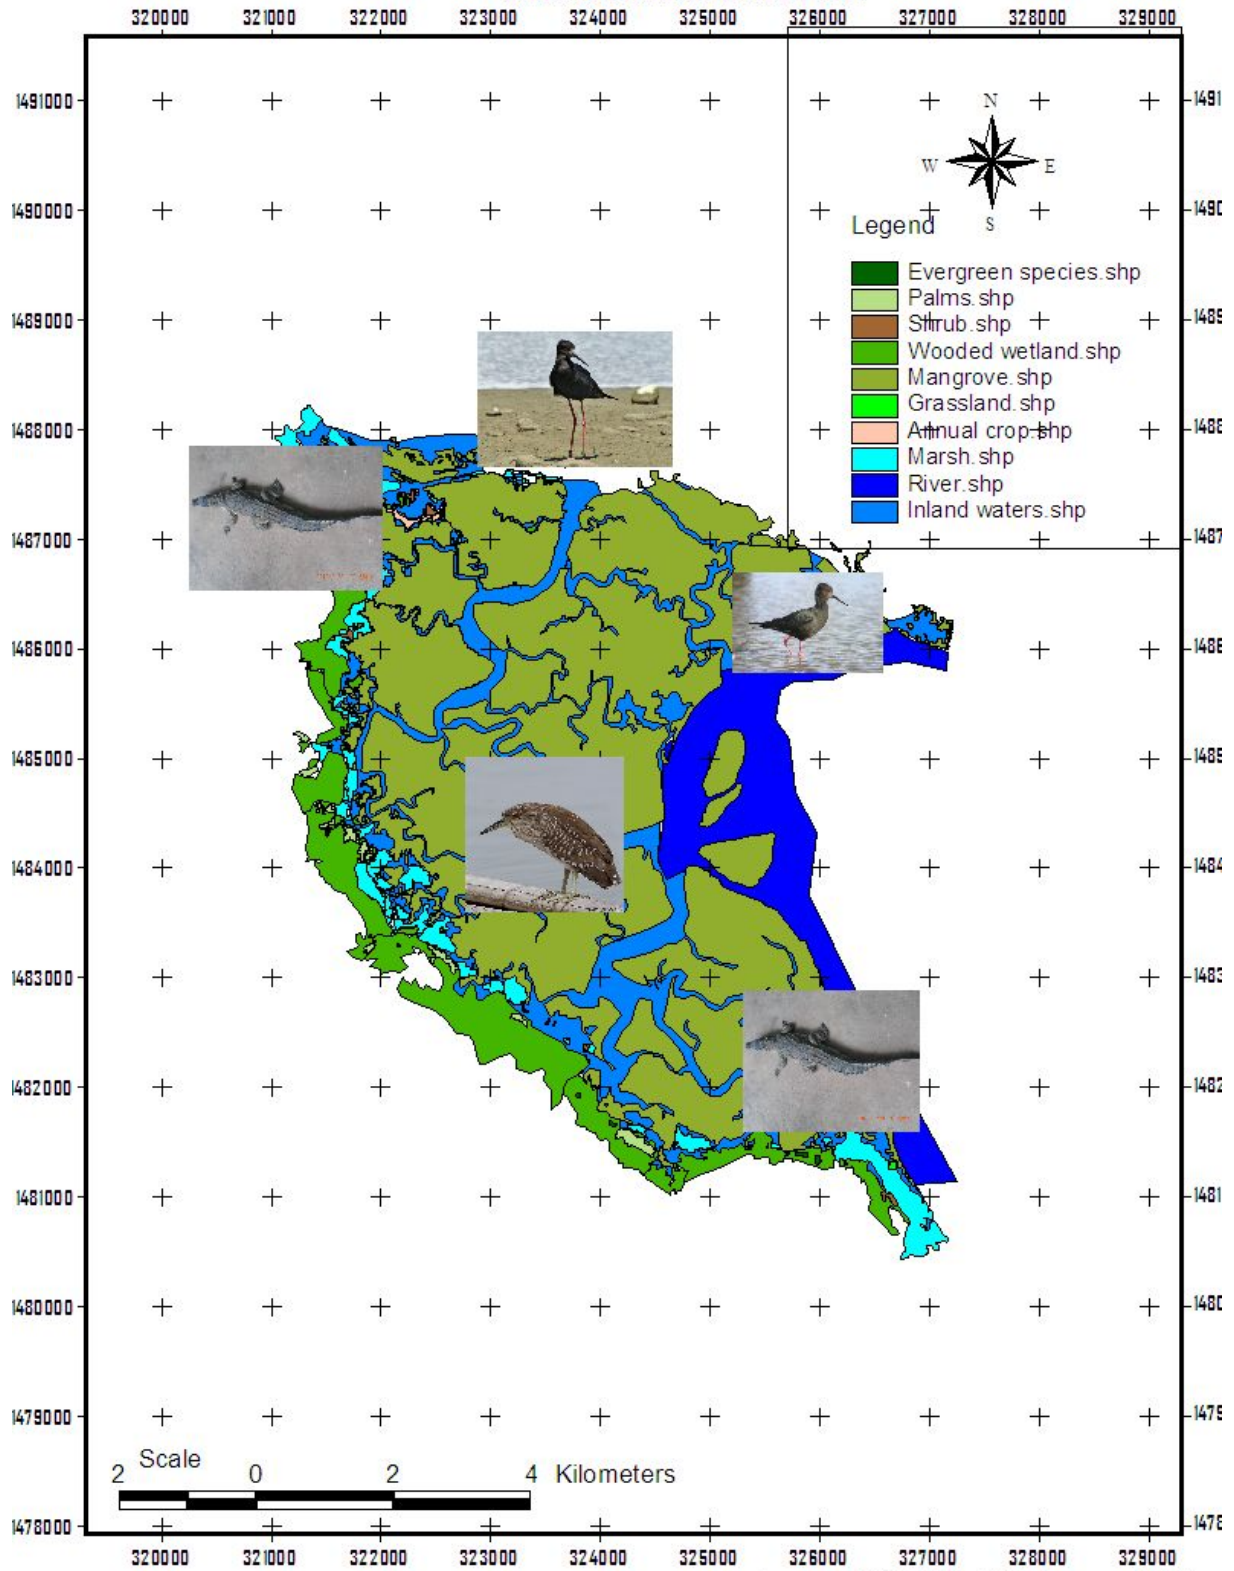

TAMBI WEDLAND NATIONAL PARK

Source :ASTER Satellite Imagery 2009
 Datum :WGS 84
 Map Projection UTM Zone 28 N

Produced by Ali Cham (Mapping Consultant)